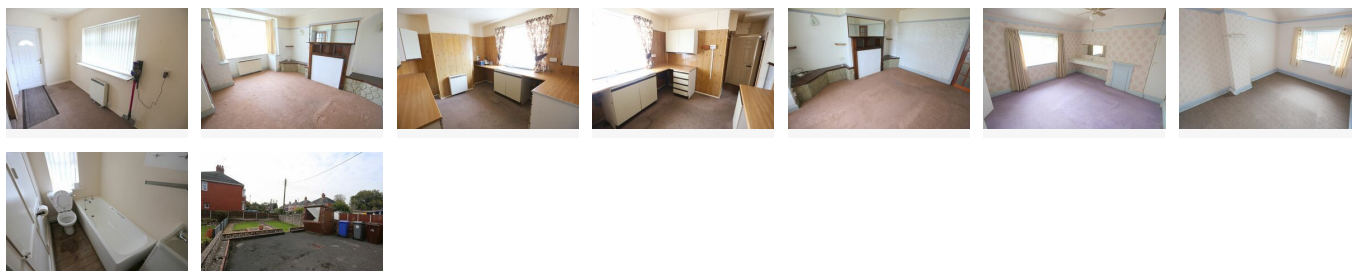

DEALER

Dale and Collins Estate Agents
01782598777

jackie@daleandcollins.com

Edensor Road, Stoke-on-Trent, England,
Stoke-on-Trent, ST3 2NU, United Kingdom